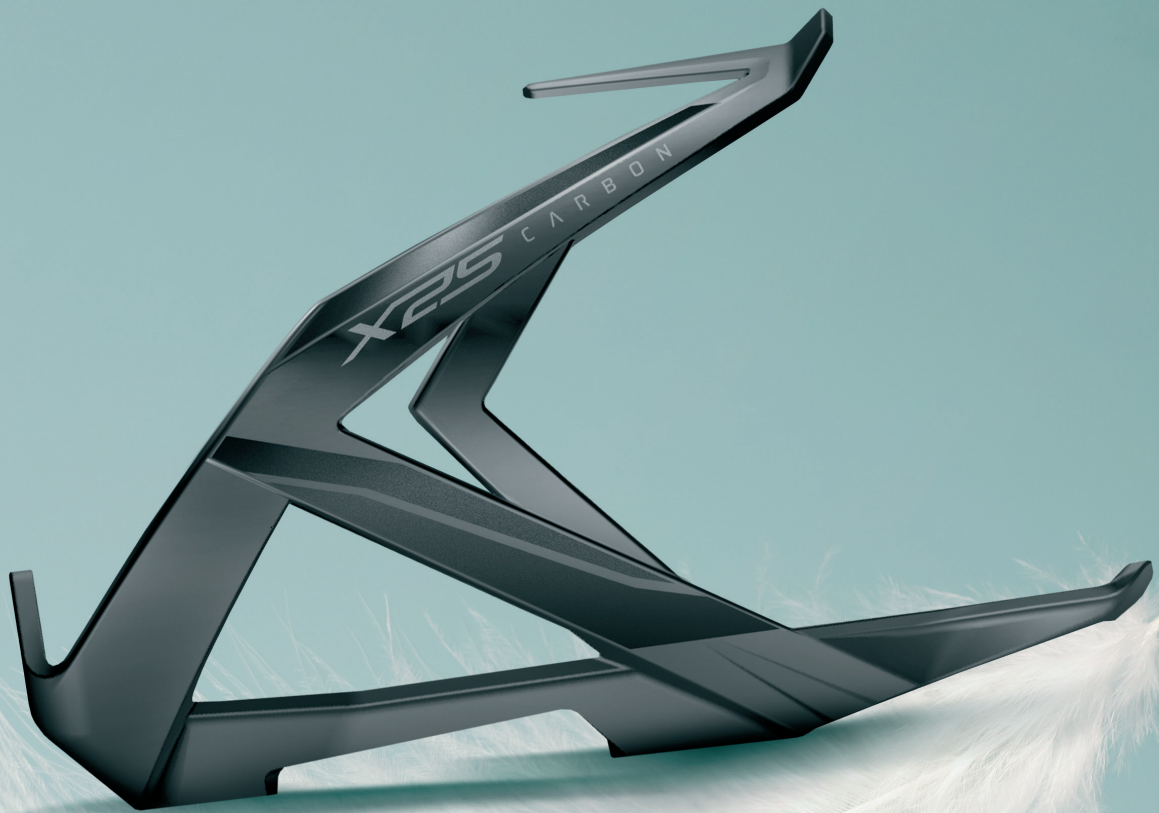

RRACEONE

DISCOVER THE LIGHTNESS! 25 gr

X25
C A R B O N